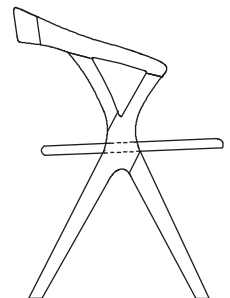

ERA / chair

**BIGSEE
PRODUCT DESIGN
AWARD 2019
WINNER**

SOLID WOOD CHAIR

Wood: American Walnut | Oak | Mahogany
Poplar | Beech

Timber finish: Surface treatment with Hardwax Oil,
a high-quality product made from natural raw materials

DIMENSIONS

h 78 cm, w 46cm, d 52 cm
seating h 45 cm - upholstered h 46 cm

TIMBER

American Walnut

Oak

Mahogany

Poplar

Beech

COLOUR STAIN OAK

Graphite Grey

Graphite Black