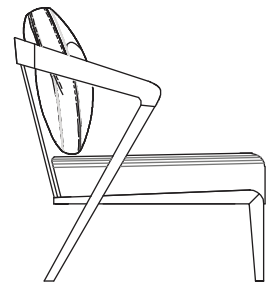

JADE / armchair

SOLID WOOD CHAIR

Wood: American Walnut | Oak | Ash | Maple
Mahogany | Lacquered
Timber finish: Surface treatment with colorless natural
water based varnish
Upholstery Fabric: Kvadrat Steelcut Trio 2

DIMENSIONS

H 80, W63, D70 cm
seating h 45 cm

TIMBER

American Walnut

Oak

Mahogany

Poplar

Beech