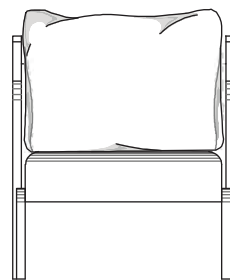

DIMENSIONS

H 80, W63, D70 cm
seating h 45 cm

TIMBER

American Walnut

Oak

Mahogany

Poplar

Beech