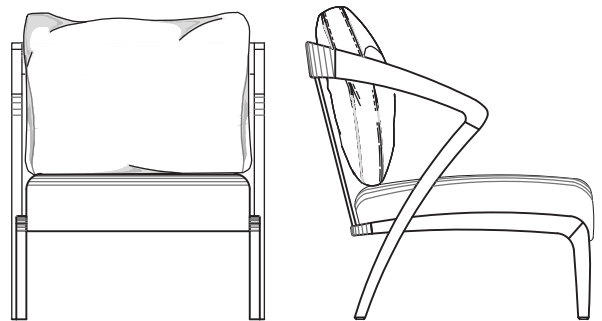

POLY BLACK / armchair

SOLID WOOD CHAIR

Wood: American Walnut | Oak | Mahogany
Poplar | Beech
Timber finish: Graphite Black Stained semi-transparent appearance which allows the natural texture and depth of the wood to stay visible.
Upholstery: Leather

DIMENSIONS

h 78 cm, w 68cm, d 80 cm
seating h 45 cm

TIMBER

American Walnut

Oak

Mahogany

Poplar

Beech

COLOUR STAIN OAK

Graphite Grey

Graphite Black