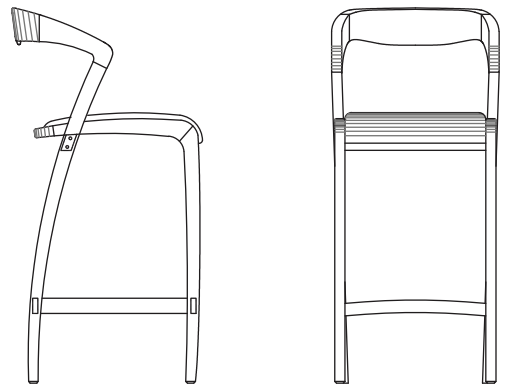

POLY / stool

SOLID WOOD STOOL

Wood: American Walnut | Oak | Mahogany
Poplar | Beech
Timber finish: Surface treatment with colourless natural water based acrylic varnish

DIMENSIONS

seating h 75, h 110 cm, w 46cm, d 47 cm
seating h 65, h 85 cm, w 46cm, d 47 cm