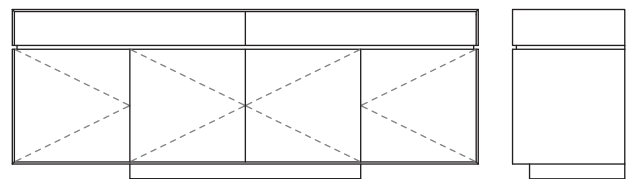

OKIO / sideboard

VENEER

Wood: American Walnut | Oak | Mahogany
Poplar | Beech
Timber finish: Surface treatment with colourless natural
water based acrylic varnish

DIMENSIONS

w 220 x d 50 x h 80 cm

BESPOKE

Most of our pieces can be made to bespoke dimensions
and finishes. Please contact us with your requirements.