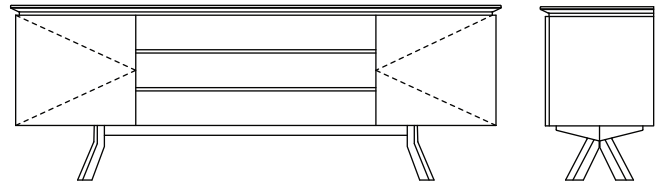

BRIDGE / sideboard

VENEER

Wood: American Walnut | Oak | Mahogany
Poplar | Beech
Timber finish: Surface treatment with colourless natural
water based acrylic varnish

DIMENSIONS

w 220 x d 50 x h 80 cm

BESPOKE