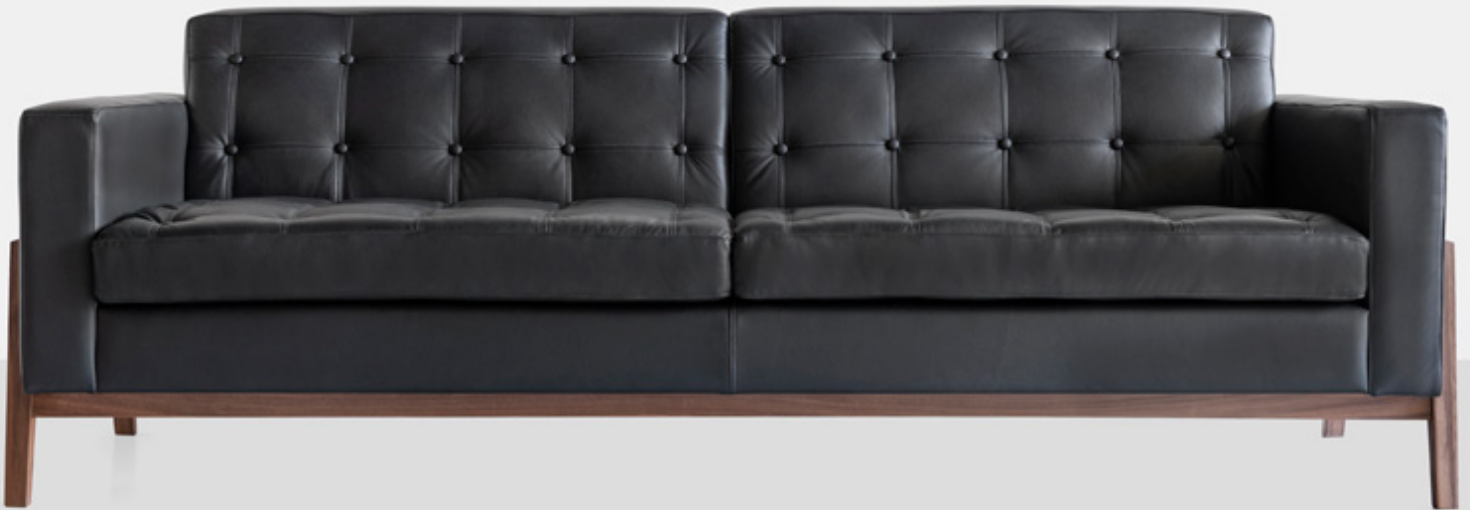

EKTΩR / sofa

LOUNGE SOFA

Solid wood frame: American Walnut | Oak | Mahogany
Poplar | Beech

Seat PU-foam, upholstered
Timber finish: Surface treatment with colourless natural
water based acrylic varnish

DIMENSIONS

h 73 cm | w 230 cm | d 90 cm
seating h 41 cm