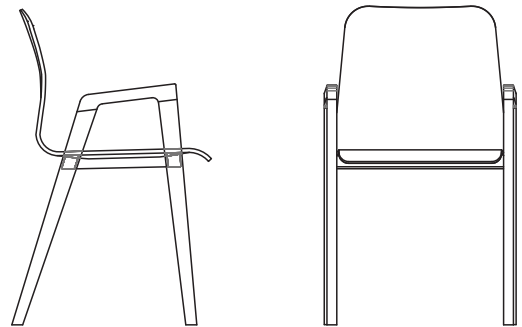

NEFELI / chair

STACKABLE SOLID WOOD CHAIR

Wood: American Walnut | Oak | Mahogany
Poplar | Beech

Timber finish: Surface treatment with Hardwax Oil,
a high-quality product made from natural raw materials

DIMENSIONS

h 85 cm, w 45cm, d 55 cm
seating h 45 cm - upholstered h 46 cm

TIMBER

American Walnut

Oak

Mahogany

Poplar

Beech

COLOUR STAIN OAK