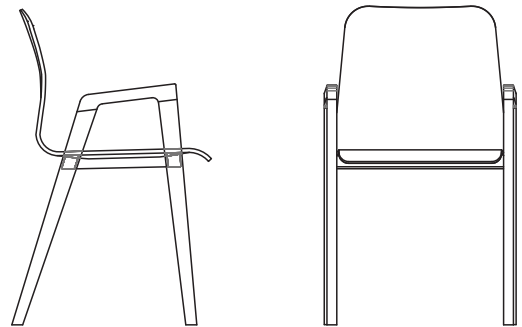

NEFELI / chair

STACKABLE SOLID WOOD CHAIR

Wood: American Walnut | Oak | Mahogany
Poplar | Beech

Timber finish: Surface treatment with Hardwax Oil,
a high-quality product made from natural raw materials

DIMENSIONS

h 85 cm, w 45cm, d 55 cm
seating h 45 cm

TIMBER

American Walnut

Oak

Mahogany

Poplar

Beech

COLOUR STAIN OAK